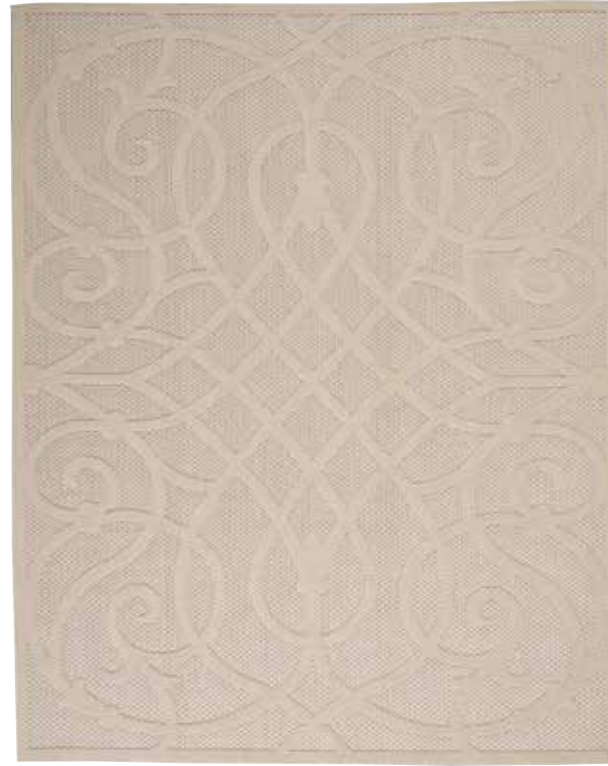

CZM04 CREAM