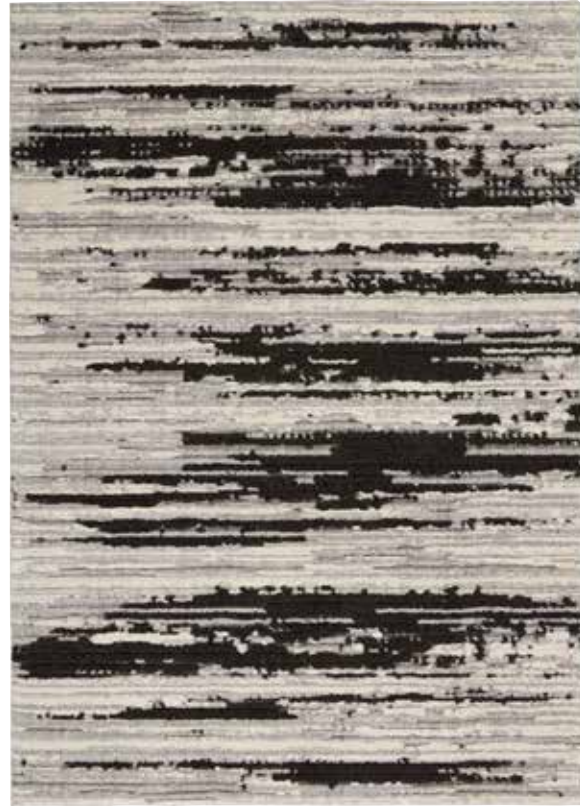

5 ft 3 in. x 7 ft 3 in.
7 ft 10 in. x 9 ft 10 in.
8 ft 10 in. x 11 ft 10 in.

ZER01 BLUE/GREY

ZER01 BLUE/GREY

ZER01 GREY/IVORY

ZER01 IVORY/GREY

ZER02 GREY/IVORY

ZER02 IVORY/CHARCOAL

ZER03 IVORY/BLUE

ZER02 IVORY/CHARCOAL

CALVIN KLEIN

CK50 BALIAN

INVENTORY ETA: 3/30/20 | PRICE: \$\$\$\$

57% Viscose
43% Acrylic

Loom
Woven

Carved
Details

SIZES AVAILABLE